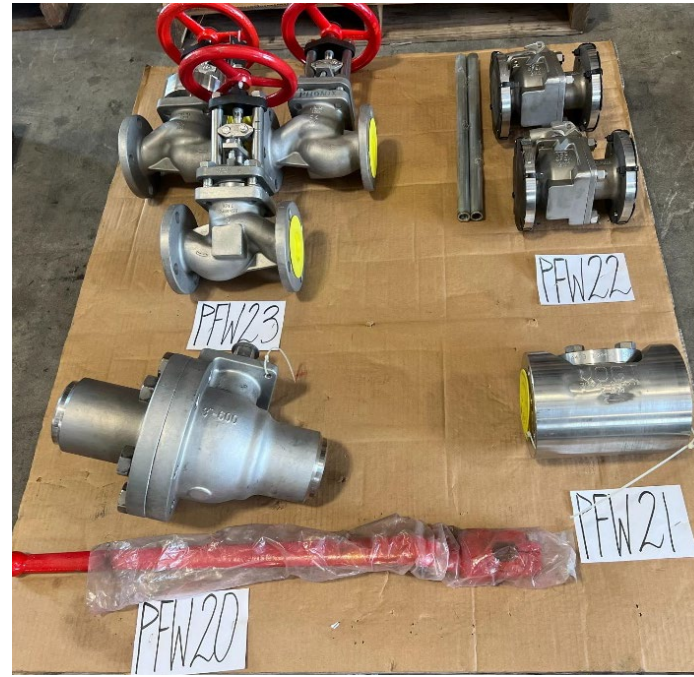

SLE 25-025 Pipeline Equipment & Valve Sale

SLE 25-025 Pipeline Equipment & Valve Sale

SLE 25-025 Pipeline Equipment & Valve Sale

SLE 25-025 Pipeline Equipment & Valve Sale

SLE 25-025 Pipeline Equipment & Valve Sale

SLE 25-025 Pipeline Equipment & Valve Sale

SLE 25-025 Pipeline Equipment & Valve Sale

SLE 25-025 Pipeline Equipment & Valve Sale

ADDED LOTS

SLE 25-025 Pipeline Equipment & Valve Sale

SLE 25-025 Pipeline Equipment & Valve Sale